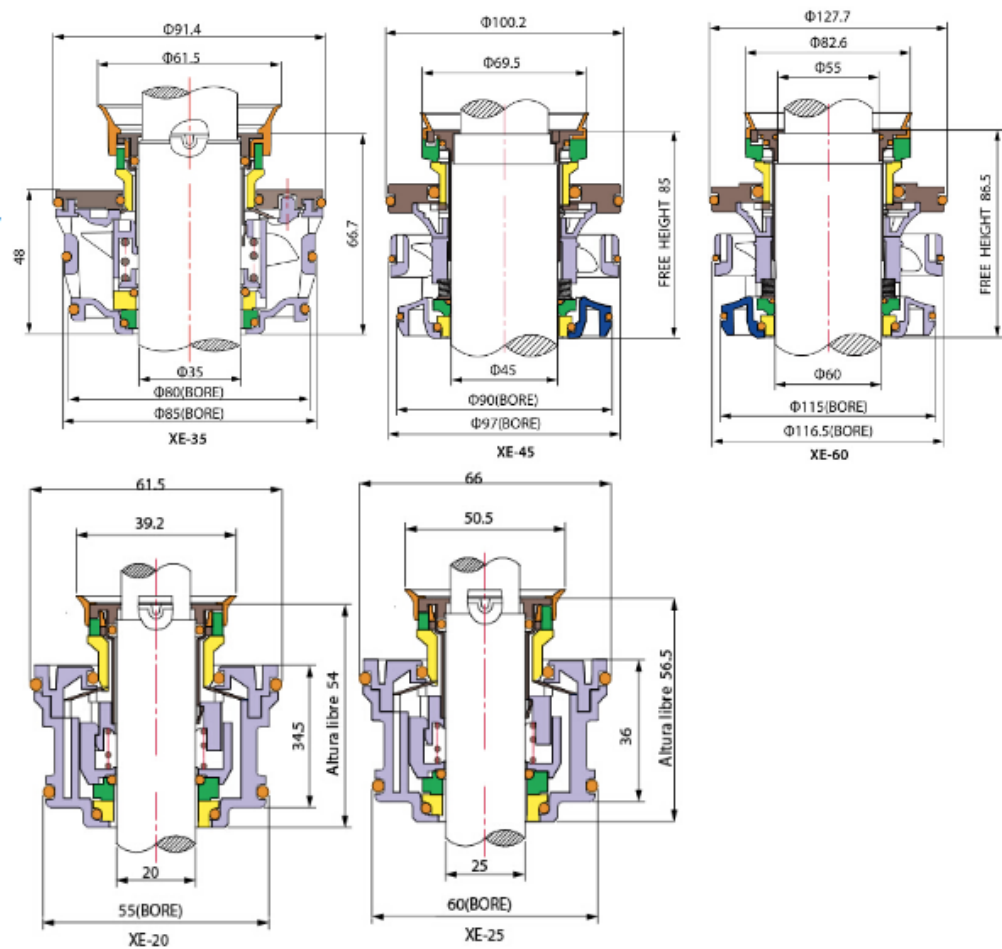

TS XE

- Rotary Ring (TC)
- Stationary Ring (TC)
- Secondary Seal (NBR/VITON/EPDM)
- Spring & other Parts (SUS304/SUS316)
- Other Parts (Plastic)
- Stationary Seat (Aluminum alloy)

MODEL	For Flygt and Grindex Pumps & Mixers
XE-20	1520, 2610, 2620, 2630, 2640, 4610, 4620, Grindex -Major
XE-25	2660, 4630, 4640, Grindex -Master
XE-35	2670, 3153, 5100.21, 5100, 211, 5100.220, 5100.221, Grindex -Matador
XE-45	3171, 4650, 4660, 5100.250, 5100.251, 5100.260, 5100.261
XE-60	3202, 4670, 4680, 5100.300, 5100.310, 5150.300, 5150.310
XE-90	5150.35, 5150.36, 5150.350, 5150.360