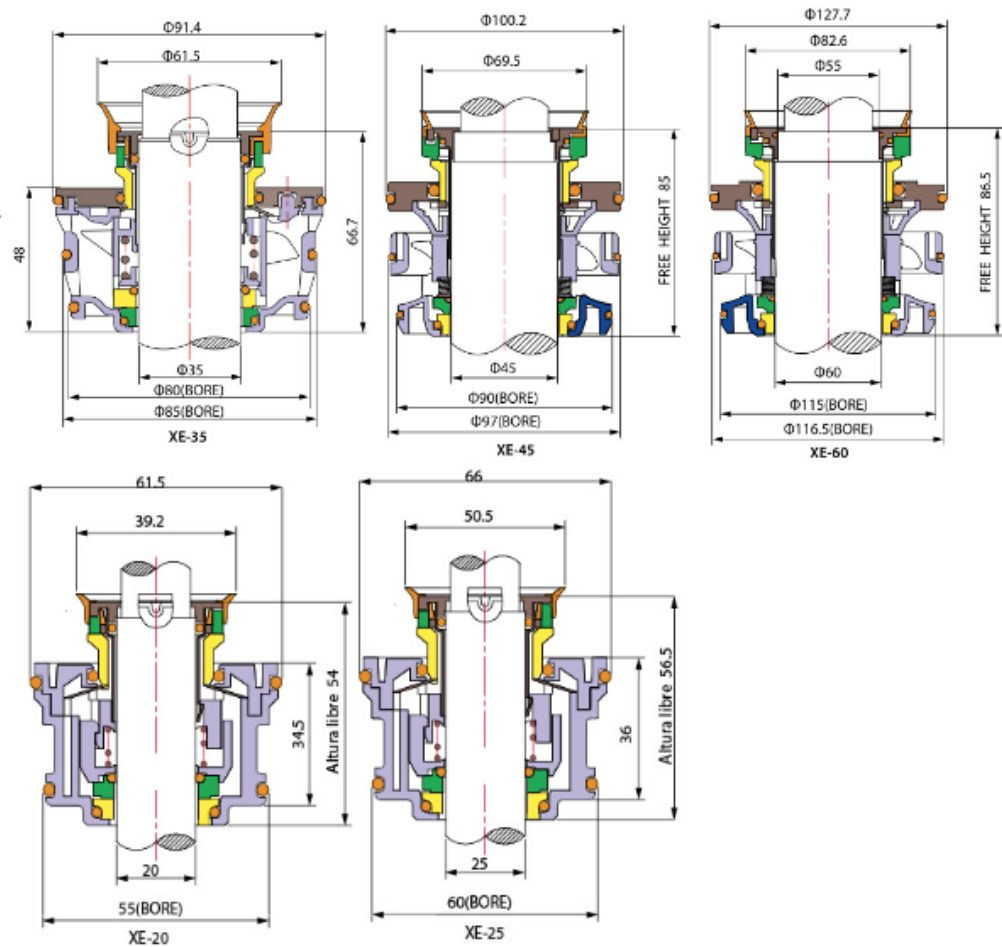

TS XE

- Rotary Ring (TC)
- Stationary Ring (TC)
- Secondary Seal (NBR/VITON/EPDM)
- Spring & other Parts (SUS304/SUS316)
- Other Parts (Plastic)
- Stationary Seat (Aluminum alloy)

MODEL	For Flygt and Grindex Pumps & Mixers
XE-20	1520, 2610, 2620, 2630, 2640, 4610, 4620, Grindex -Major
XE-25	2660, 4630, 4640, Grindex -Master
XE-35	2670, 3153, 5100.21, 5100, 211, 5100.220, 5100.221, Grindex -Matador
XE-45	3171, 4650, 4660, 5100.250, 5100.251, 5100.260, 5100.261
XE-60	3202, 4670, 4680, 5100.300, 5100.310, 5150.300, 5150.310
XE-90	5150.35, 5150.36, 5150.350, 5150.360