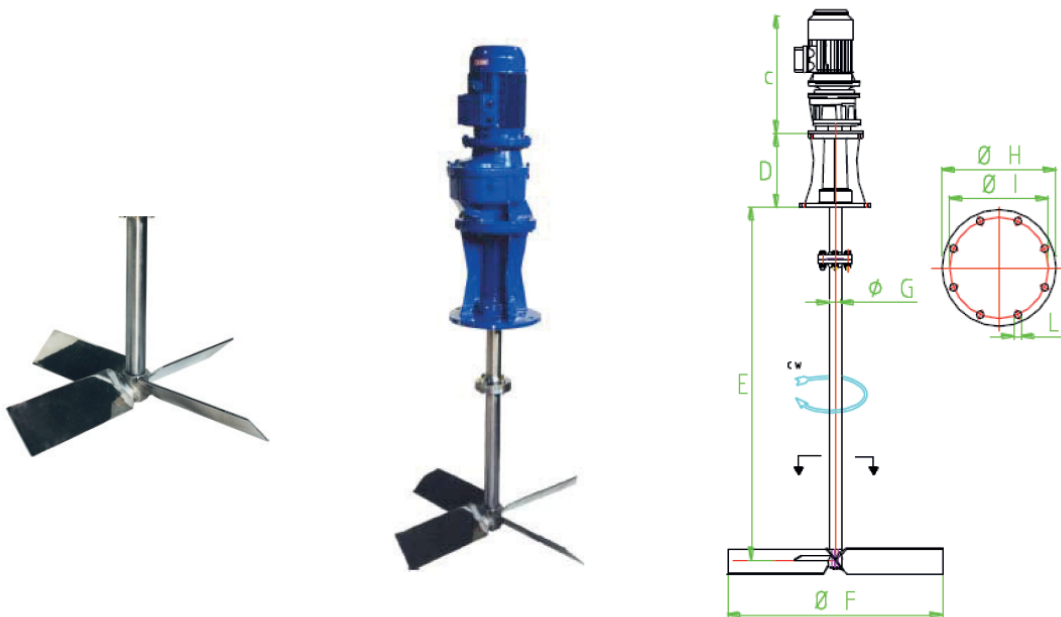

# SERIE RLV

Slow mixers fitted with gear-box coupled to the shaft power. Shaft available in Aisi 304-316 or sheathed rubber. Impellers: Turbine type or special profile. These agitators are particularly suitable for mixing of solution with middle density-viscosity. Used on water treatment and chemical plants on medium-large tanks.