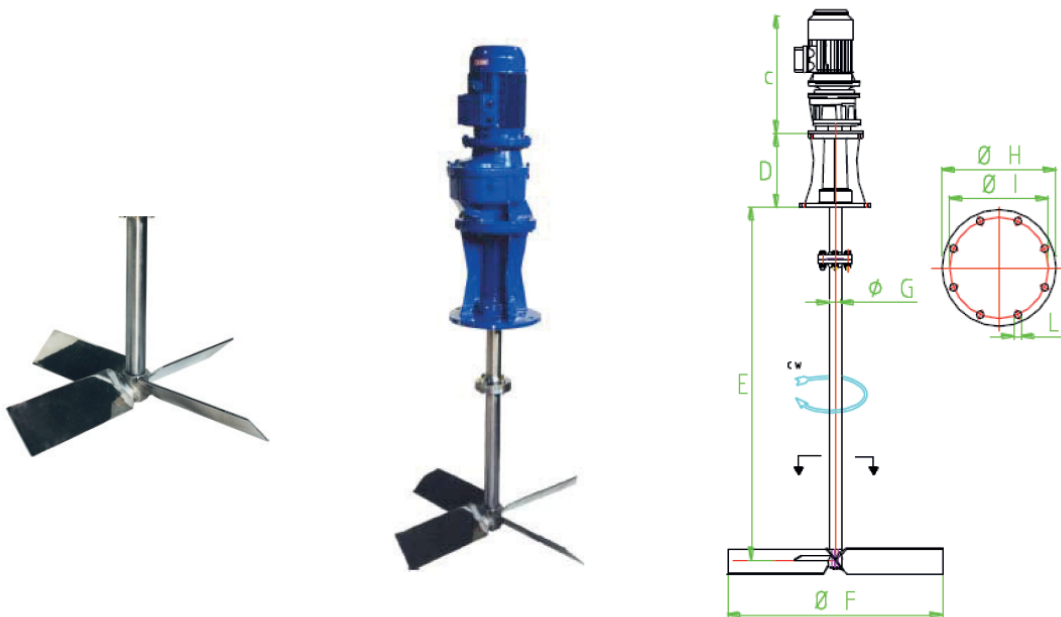

SERIE RLV

Slow mixers fitted with gear-box coupled to the shaft power. Shaft available in Aisi 304-316 or sheathed rubber. Impellers: Turbine type or special profile. These agitators are particularly suitable for mixing of solution with middle density-viscosity. Used on water treatment and chemical plants on medium-large tanks.

DIMENSIONS

TYPE	Kw	Rpm	C	D	E**	F	G	H	I	L	KG
RLV 037-4-210/80	0,37	210	340	120	800	300	25	160	130	4 X14	24
RLV 055-4-140/100	0,55	140	380	160	1000	400	30	210	170	4 X18	35
RLV 075-4-90/100	0,75	90	430	200	1500	500	35	265	225	8 X18	48
RLV 110-4-90/150	1,1	90	540	200	1500	550	35	265	225	8 X18	52
RLV 150-4-90/150	1,5	90	540	200	1500	600	35	265	225	8 X18	60
RLV 150-4-90/200	1,5	90	580	200	2000	650	40	265	225	8 X18	75
RLV 220-4-90/200	2,2	90	620	300	2000	750	45	320	280	8 X18	90
RLV 220-4-70/250	2,2	70	620	300	2500	800	50	320	280	8 X18	120
RLV 300-4-56/300	3,0	56	720	400	3000	1000	60	395	350	8 X22	190

SPECIAL FEATURES

S.S. 316 L
Coated ABCITE
Shaft joint

E** Max Legth for standard Series