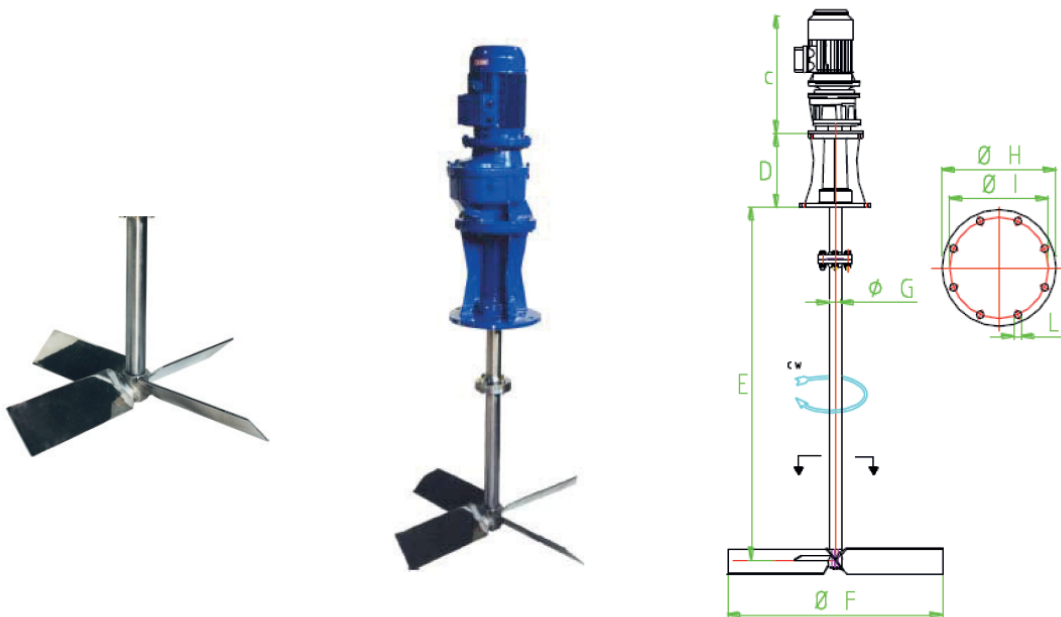

- Elektros variklio galingumas: 3 kW
- Variklio apsukos: 56 rpm
- Trifazis 50Hz
- Velenas: nerūdijantis plienas AISI 304
- Veleno ilgis: 3000 mm

Gamintojas: [Fluimac](#)

SPECIFIKACIJOS:

Įtampa, V	380
-----------	-----

Variklio galingumas (kW)	3
--------------------------	---

SERIE RLV

Slow mixers fitted with gear-box coupled to the shaft power. Shaft available in Aisi 304-316 or sheathed rubber. Impellers: Turbine type or special profile. These agitators are particularly suitable for mixing of solution with middle density-viscosity. Used on water treatment and chemical plants on medium-large tanks.