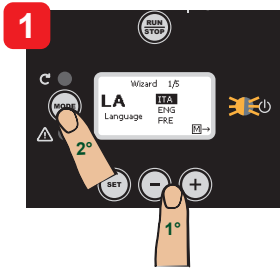

AD M/M 1.1

START WIZARD

END WIZARD