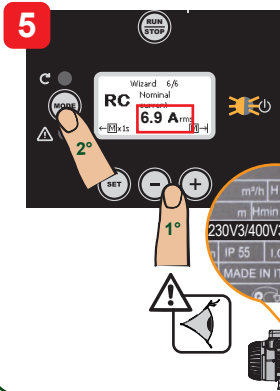

AD M/M 1.1

START WIZARD

END WIZARD