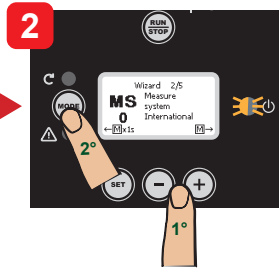

AD M/M 1.1

START WIZARD

END WIZARD