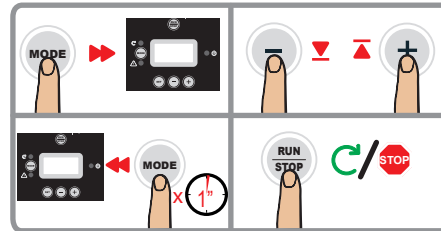

AD M/M 1.1

START WIZARD

END WIZARD