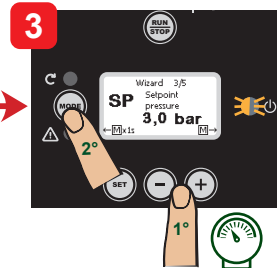

AD M/M 1.1

START WIZARD

END WIZARD