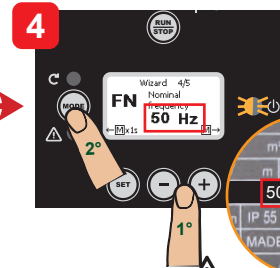

AD M/M 1.1

START WIZARD

END WIZARD