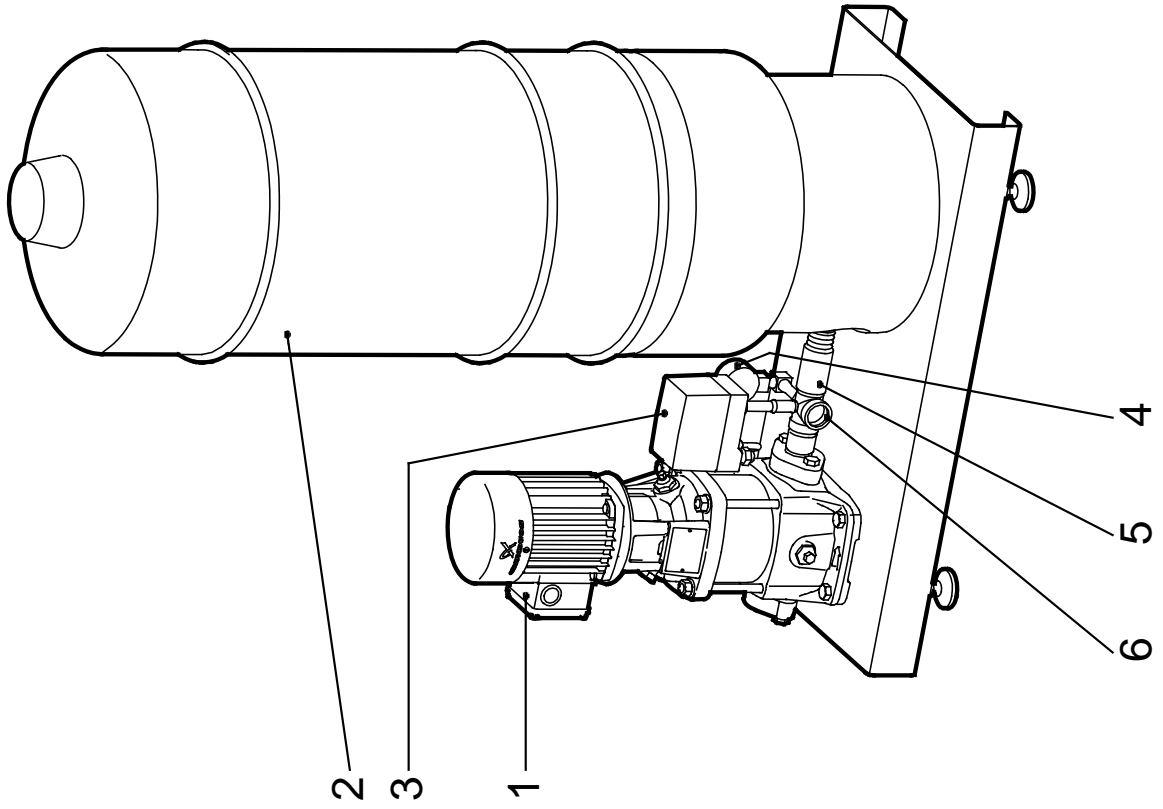

Hydro Solo S