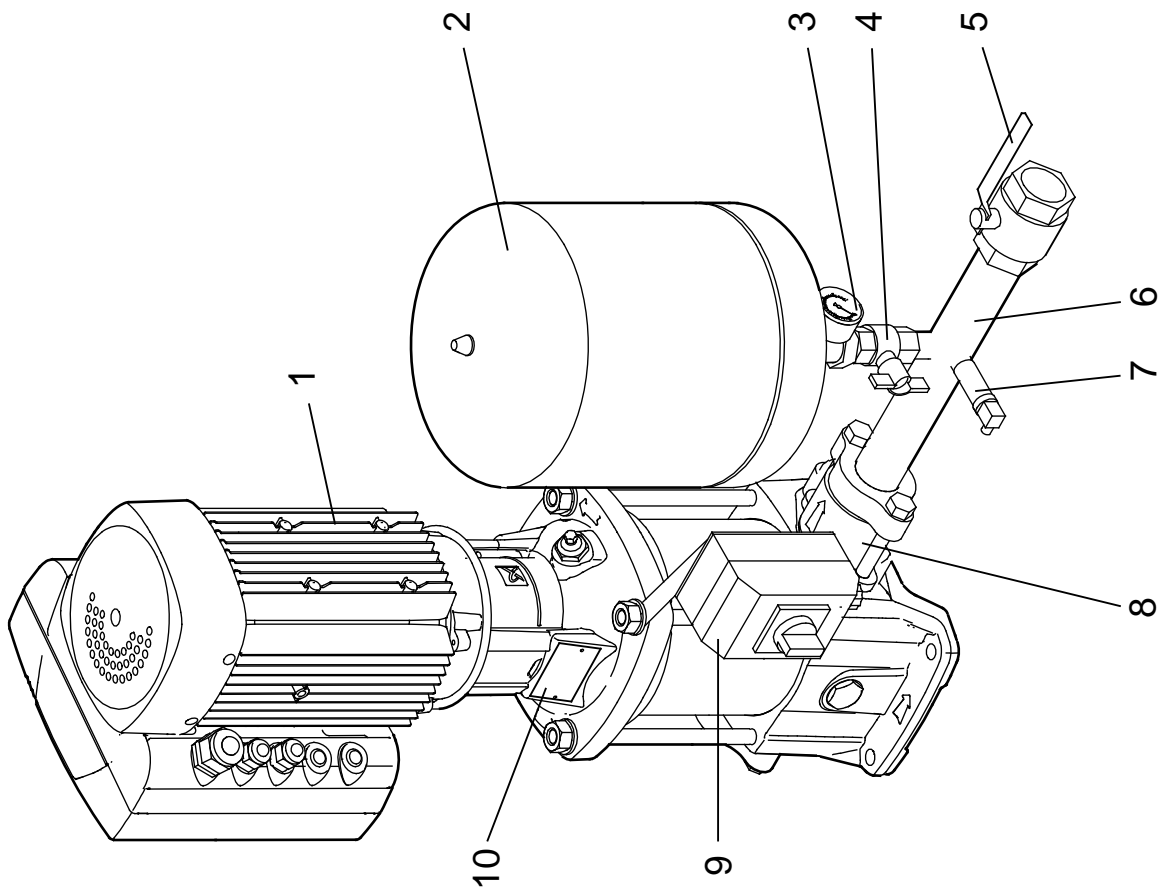

Hydro Solo E

TM02 7562 2809, TM02 2587 2809