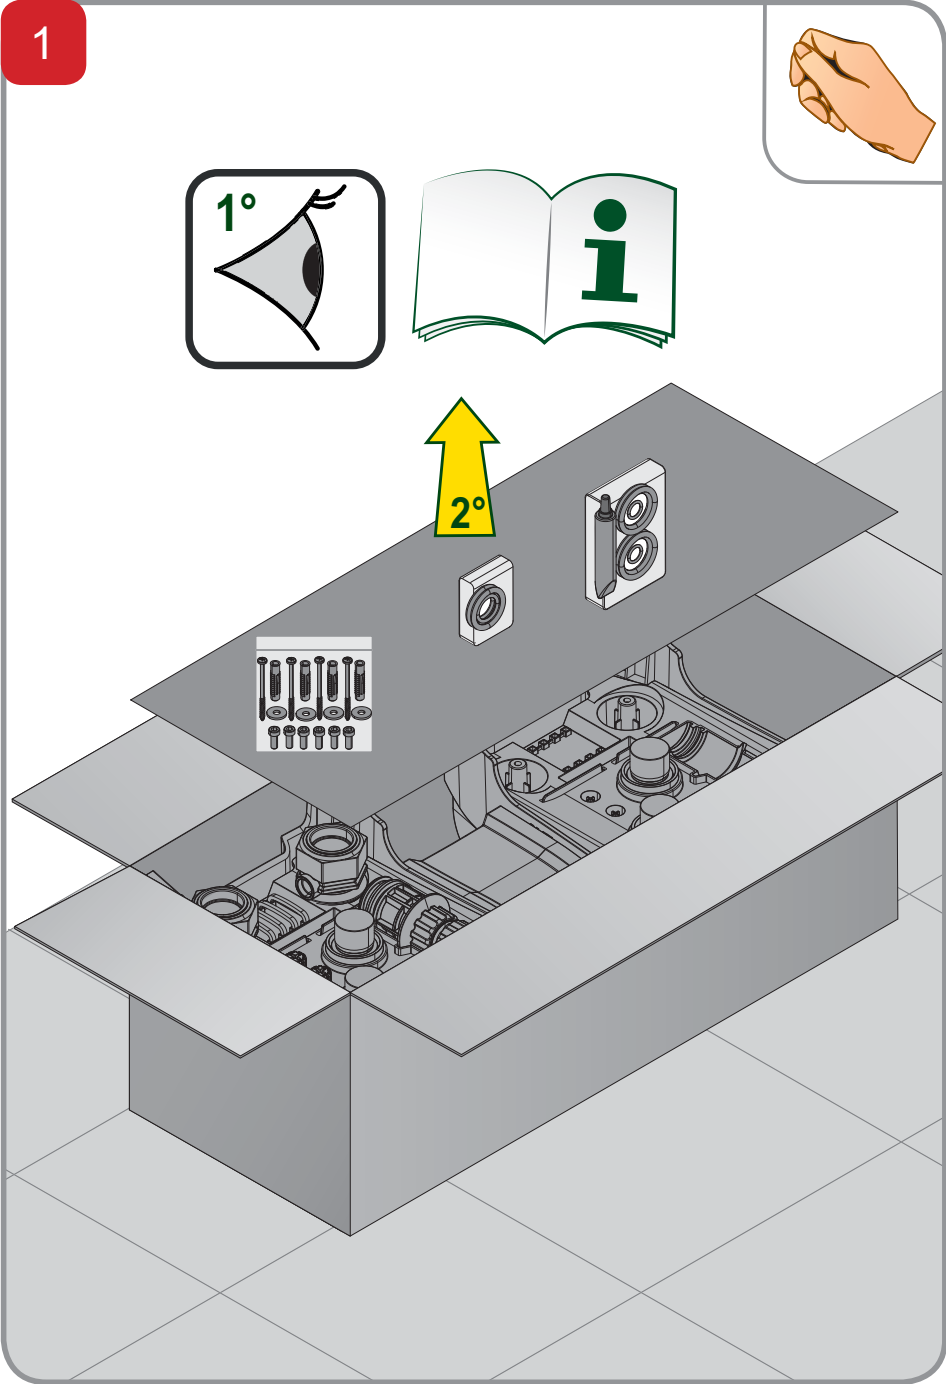

# E.SYTRWIN

9	2	THREAD GUARD PLUG D.1 1/4
8	2	FCT EXTERNAL FITTING
7	2	PLUG 3/8 BLACK CROSS -PA66+30GF
6	8	CLIP - SQUARE SECT.4 - SPAN 41,5
5	2	CAP 1" BLACK WRAS
4	2	FCT RETAINER DEVICE
3	4	FCT LOGO PLATE STOPPER
2	2	FCT LOGO PLATE
1	1	BASE AND SUPPORT BASE TWIN E.SYBOX
<b>Index</b>	<b>Q.ty</b>	<b>Description</b>

18	2	FCT MANIFOLD
17	1	KIT SCREWS
16	1	KIT O-RING TWIN
15	1	KIT O-RING FCT
14	4	FCT INTERNAL FITTING
13	2	FCT COVER
12	2	CONNECTION CUP FITTING FCT
11	4	O-RING 28.17X3.53 FKM70 GREEN
10	4	PLUG FOR PIPE 1
<b>Index</b>	<b>Q.ty</b>	<b>Description</b>