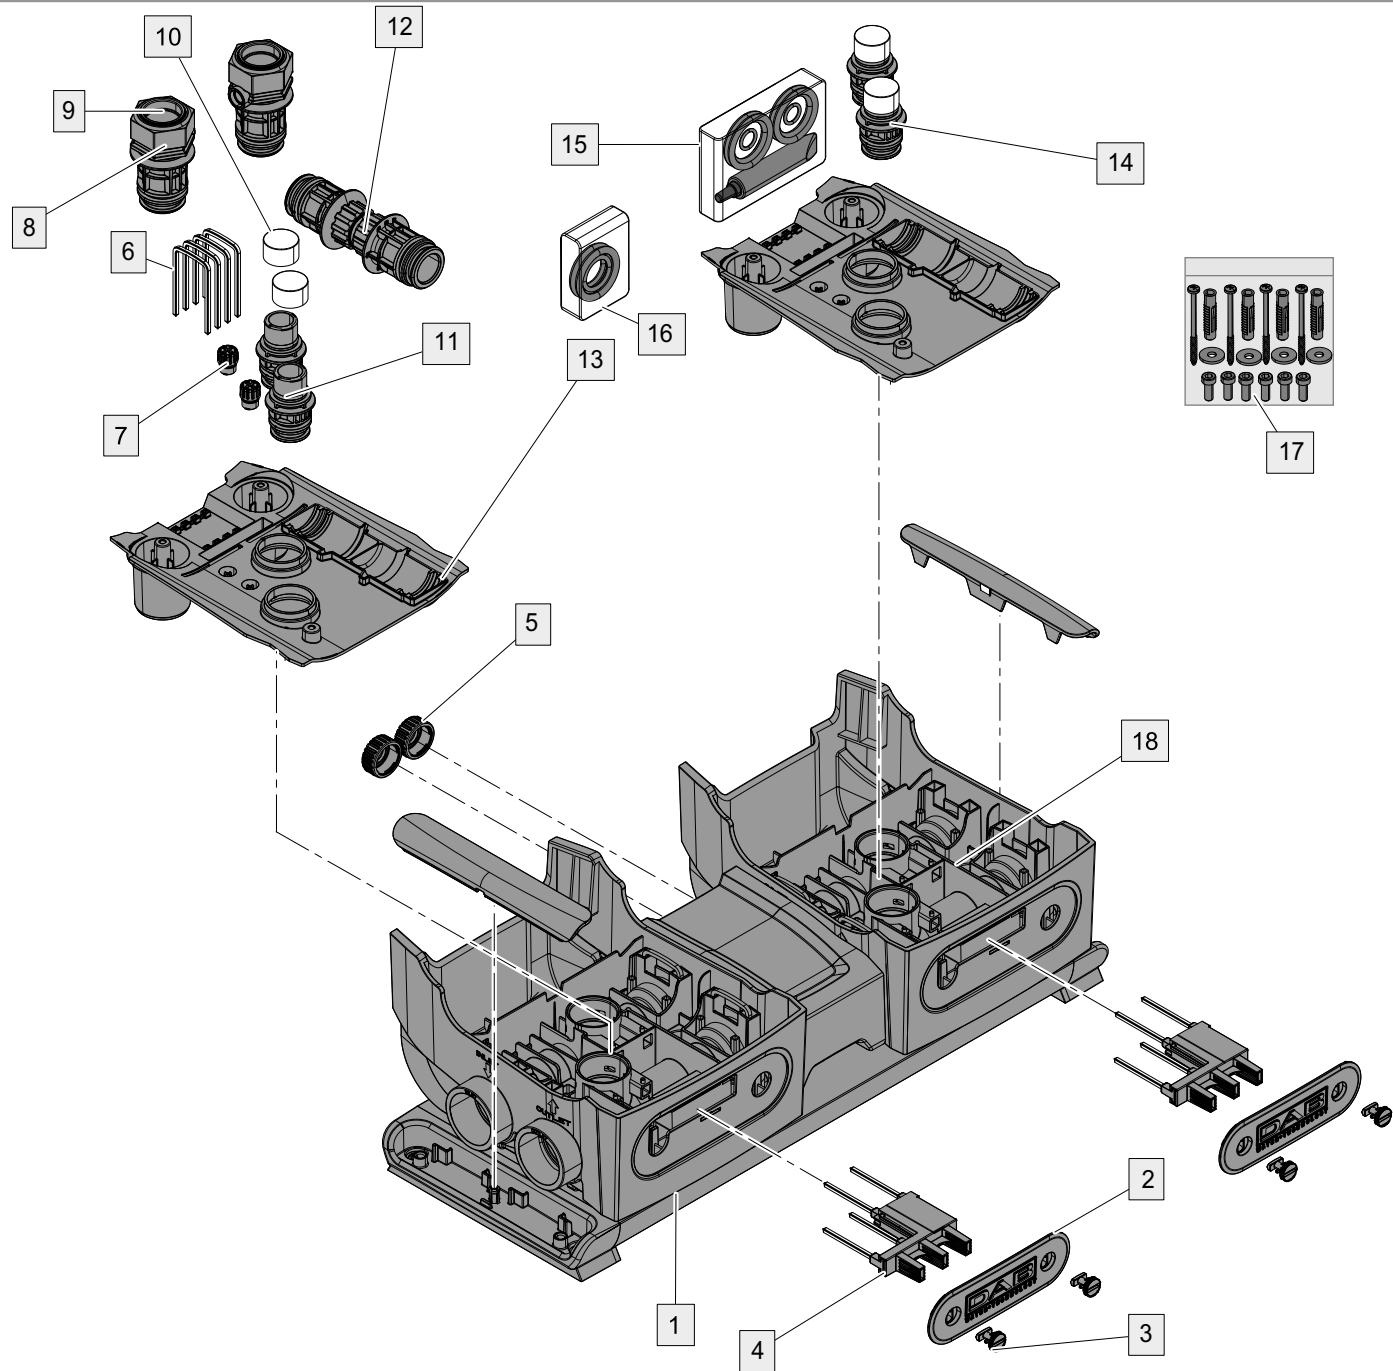

# E.SYTRWIN

9	2	THREAD GUARD PLUG D.1 1/4
8	2	FCT EXTERNAL FITTING
7	2	PLUG 3/8 BLACK CROSS -PA66+30GF
6	8	CLIP - SQUARE SECT.4 - SPAN 41,5
5	2	CAP 1" BLACK WRAS
4	2	FCT RETAINER DEVICE
3	4	FCT LOGO PLATE STOPPER
2	2	FCT LOGO PLATE
1	1	BASE AND SUPPORT BASE TWIN E.SYBOX
<b>Index</b>	<b>Q.ty</b>	<b>Description</b>

18	2	FCT MANIFOLD
17	1	KIT SCREWS
16	1	KIT O-RING TWIN
15	1	KIT O-RING FCT
14	4	FCT INTERNAL FITTING
13	2	FCT COVER
12	2	CONNECTION CUP FITTING FCT
11	4	O-RING 28.17X3.53 FKM70 GREEN
10	4	PLUG FOR PIPE 1
<b>Index</b>	<b>Q.ty</b>	<b>Description</b>