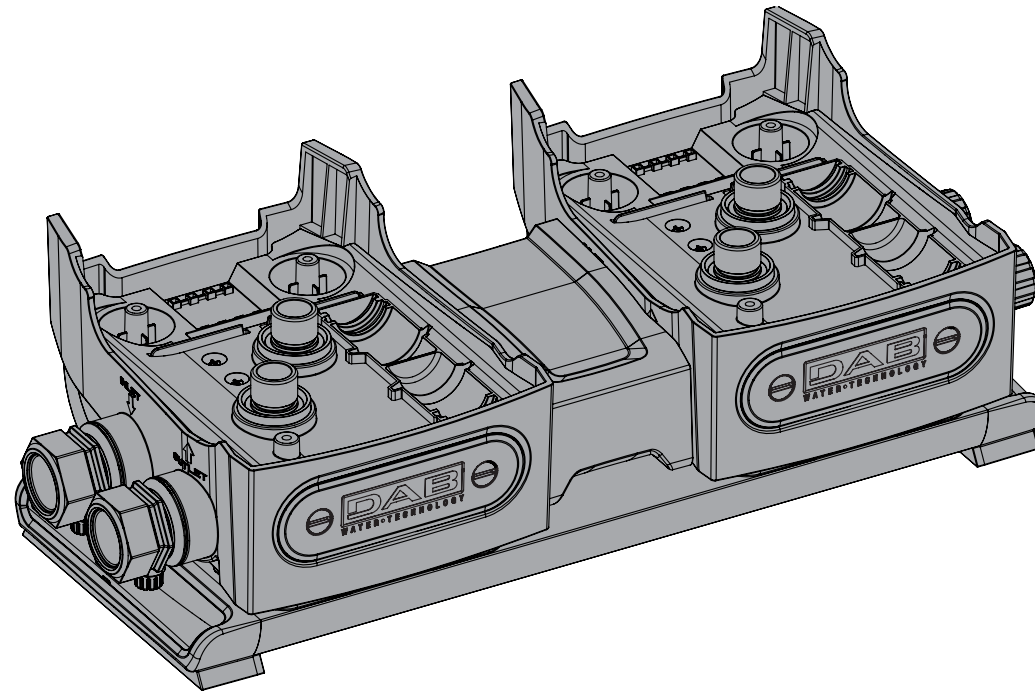

# E.SYTRWIN

9	2	THREAD GUARD PLUG D.1 1/4
8	2	FCT EXTERNAL FITTING
7	2	PLUG 3/8 BLACK CROSS -PA66+30GF
6	8	CLIP - SQUARE SECT.4 - SPAN 41,5
5	2	CAP 1" BLACK WRAS
4	2	FCT RETAINER DEVICE
3	4	FCT LOGO PLATE STOPPER
2	2	FCT LOGO PLATE
1	1	BASE AND SUPPORT BASE TWIN E.SYBOX
<b>Index</b>	<b>Q.ty</b>	<b>Description</b>

18	2	FCT MANIFOLD
17	1	KIT SCREWS
16	1	KIT O-RING TWIN
15	1	KIT O-RING FCT
14	4	FCT INTERNAL FITTING
13	2	FCT COVER
12	2	CONNECTION CUP FITTING FCT
11	4	O-RING 28.17X3.53 FKM70 GREEN
10	4	PLUG FOR PIPE 1
<b>Index</b>	<b>Q.ty</b>	<b>Description</b>