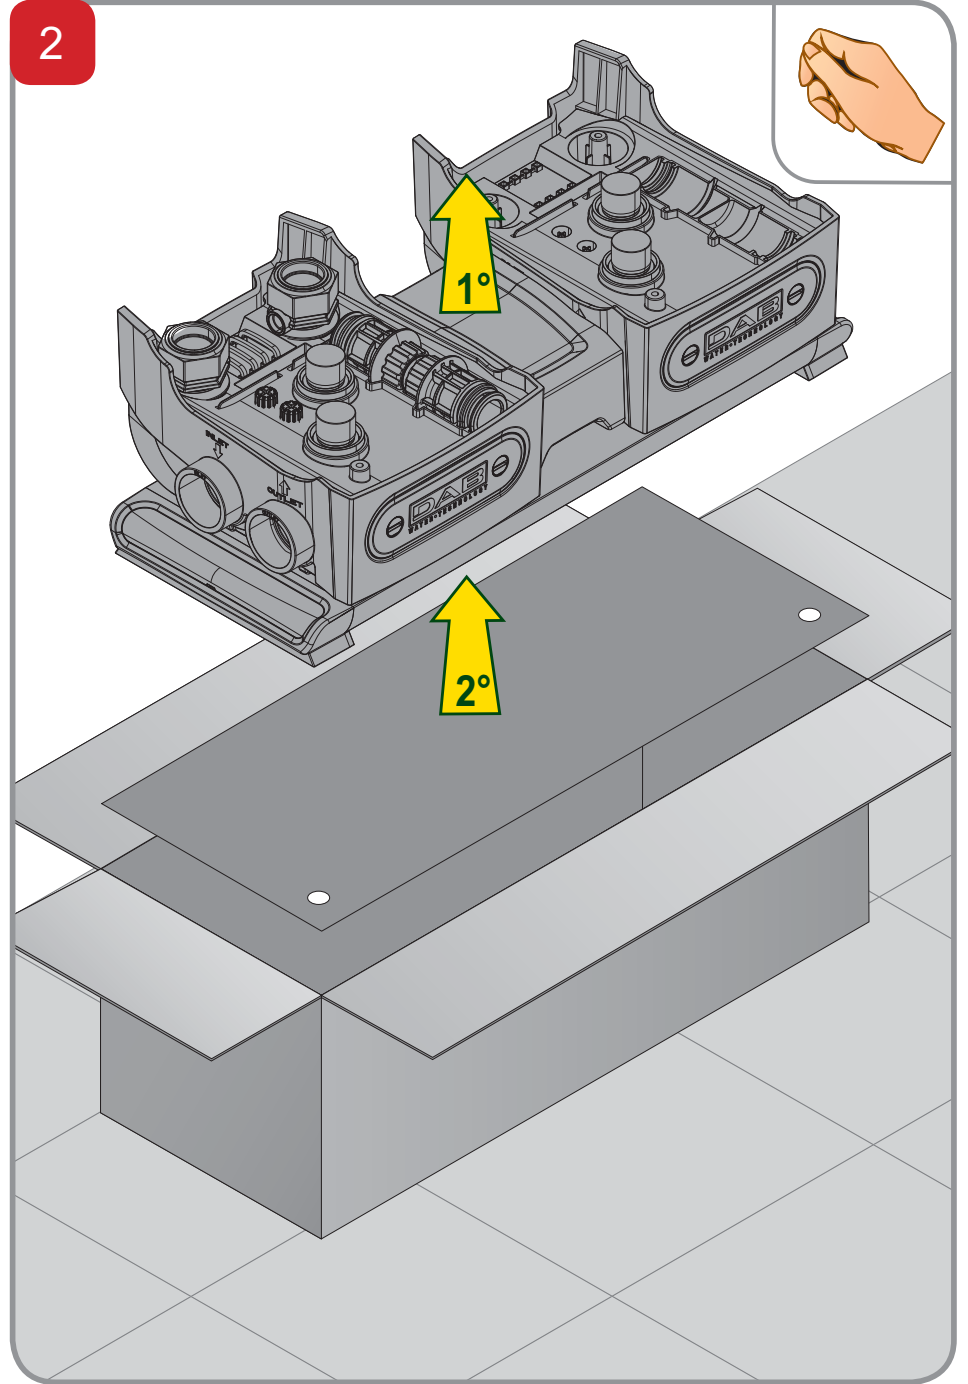

# E.SYTRWIN

9	2	THREAD GUARD PLUG D.1 1/4
8	2	FCT EXTERNAL FITTING
7	2	PLUG 3/8 BLACK CROSS -PA66+30GF
6	8	CLIP - SQUARE SECT.4 - SPAN 41,5
5	2	CAP 1" BLACK WRAS
4	2	FCT RETAINER DEVICE
3	4	FCT LOGO PLATE STOPPER
2	2	FCT LOGO PLATE
1	1	BASE AND SUPPORT BASE TWIN E.SYBOX
<b>Index</b>	<b>Q.ty</b>	<b>Description</b>

18	2	FCT MANIFOLD
17	1	KIT SCREWS
16	1	KIT O-RING TWIN
15	1	KIT O-RING FCT
14	4	FCT INTERNAL FITTING
13	2	FCT COVER
12	2	CONNECTION CUP FITTING FCT
11	4	O-RING 28.17X3.53 FKM70 GREEN
10	4	PLUG FOR PIPE 1
<b>Index</b>	<b>Q.ty</b>	<b>Description</b>