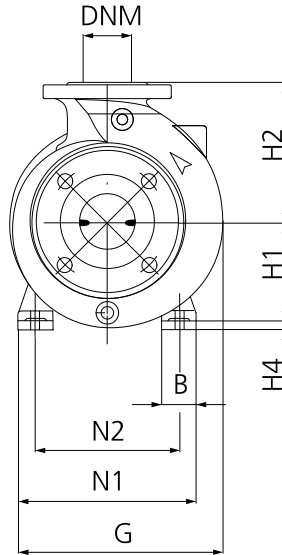

**NKP-G 50-200/210/A/BAQE/18,5/2 IE3**

Curve tolerance according to ISO 9906

Suction side :  
DN 65  
PN 16

Discharge side :  
DN 50  
PN 16

Flow :

Head :

Rated speed :  
2.950 1/min

MAIN\_PROJECT\_TITLE

# DIMENSIONAL DRAWING

2024-07-31

Page 3 / 3

DAB PUMPS S.p.A.  
Via Marco Polo, 14 - 35035 Mestrino (PD), Italy  
Tel. +39 049 5125000 - Fax +39 049 5125950  
www.dabpumps.com

Receiver

From

Company  
Reference  
Address  
Phone  
Fax  
E-mail

## NKP-G 50-200/210/A/BAQE/18,5/2 IE3

Dimensions in mm						Pump connection
1	A	100	N1	314		Suction DN 65 PN 16  Discharge DN 50 PN 16
2	B	67	N2	254		
3	DNA	65	S1	M12		
4	DNM	50	W	351		
5	E	254	X	100		
6	F	549				
7	G	350				
8	H1	160				
9	H2	200				
10	H4	20				
11	L	343				