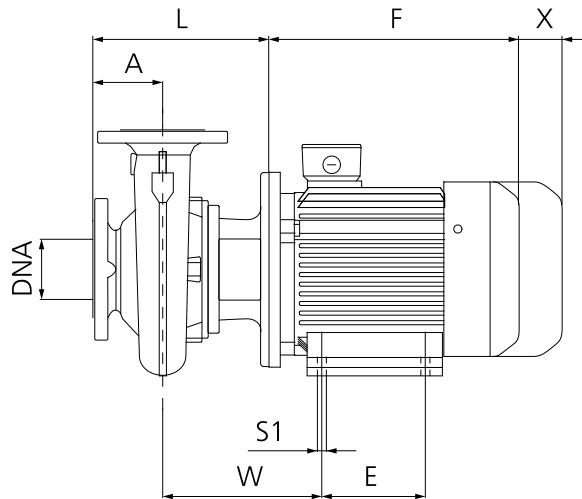

# DIMENSIONAL DRAWING

2024-07-31

Page 3 / 3

DAB PUMPS S.p.A.  
Via Marco Polo, 14 - 35035 Mestrino (PD), Italy  
Tel. +39 049 5125000 - Fax +39 049 5125950  
www.dabpumps.com

Receiver

From

Company  
Reference  
Address  
Phone  
Fax  
E-mail

## NKP-G 50-200/210/A/BAQE/18,5/2 IE3

Dimensions in mm						Pump connection
1	A	100	N1	314		Suction DN 65 PN 16  Discharge DN 50 PN 16
2	B	67	N2	254		
3	DNA	65	S1	M12		
4	DNM	50	W	351		
5	E	254	X	100		
6	F	549				
7	G	350				
8	H1	160				
9	H2	200				
10	H4	20				
11	L	343				