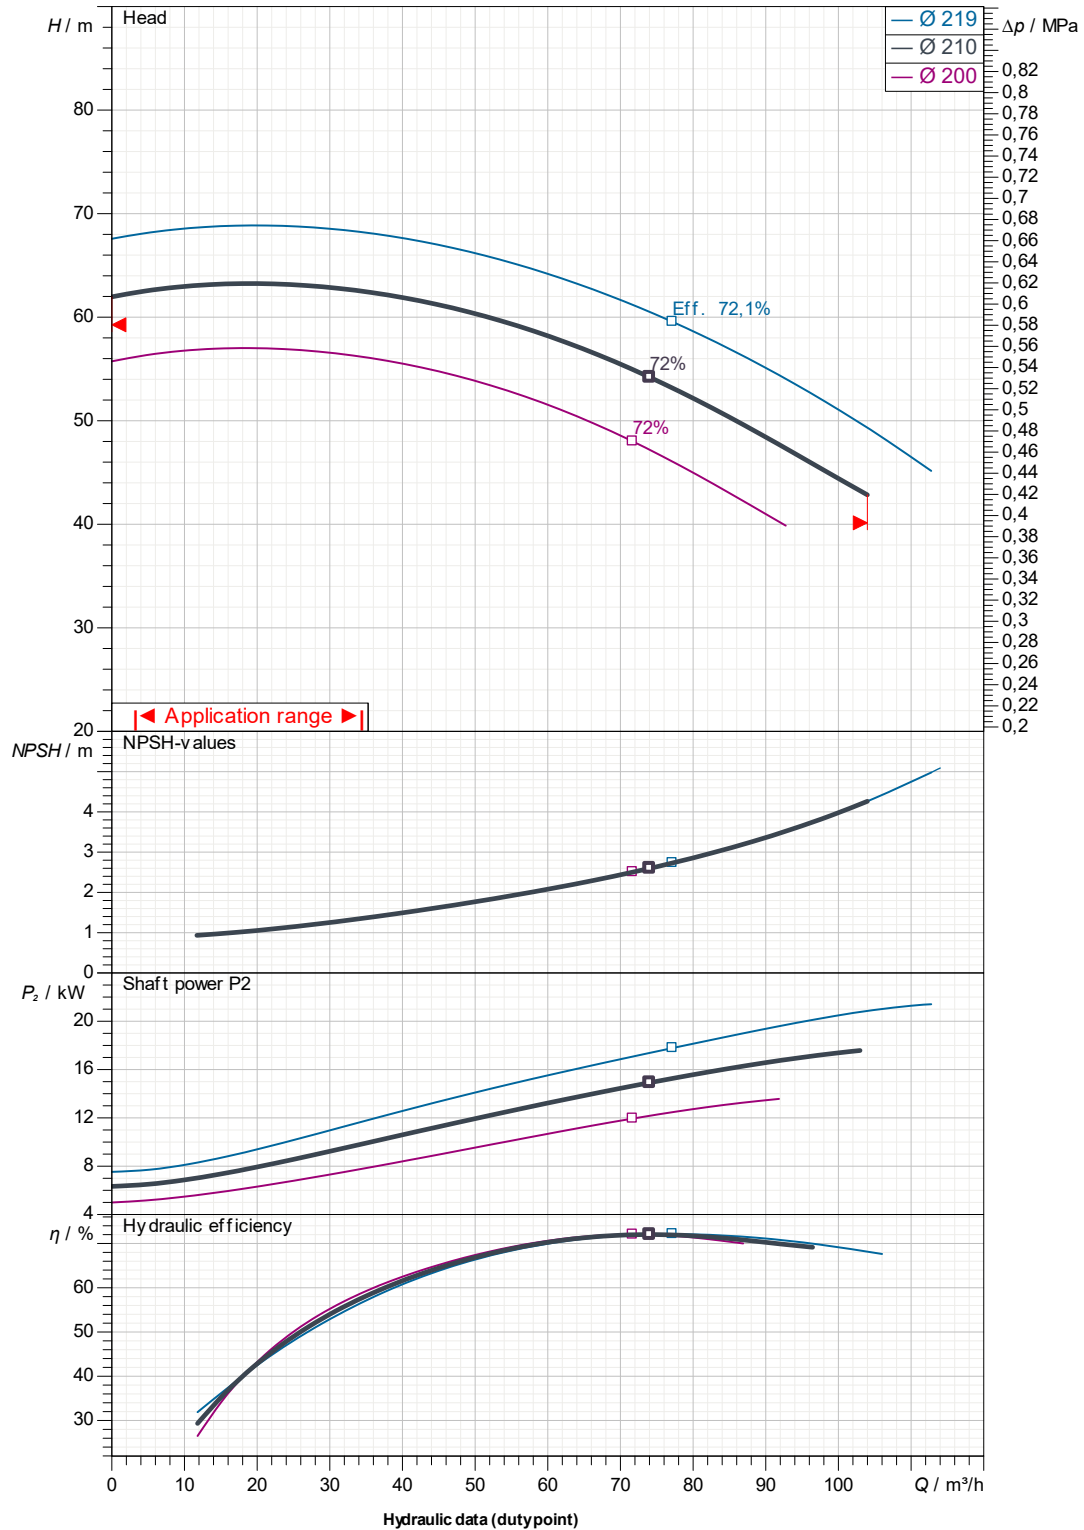

**NKP-G 50-200/210/A/BAQE/18,5/2 IE3**

Curve tolerance according to ISO 9906

Suction side :  
DN 65  
PN 16

Discharge side :  
DN 50  
PN 16

Flow :

Head :

Rated speed :  
2.950 1/min

MAIN\_PROJECT\_TITLE