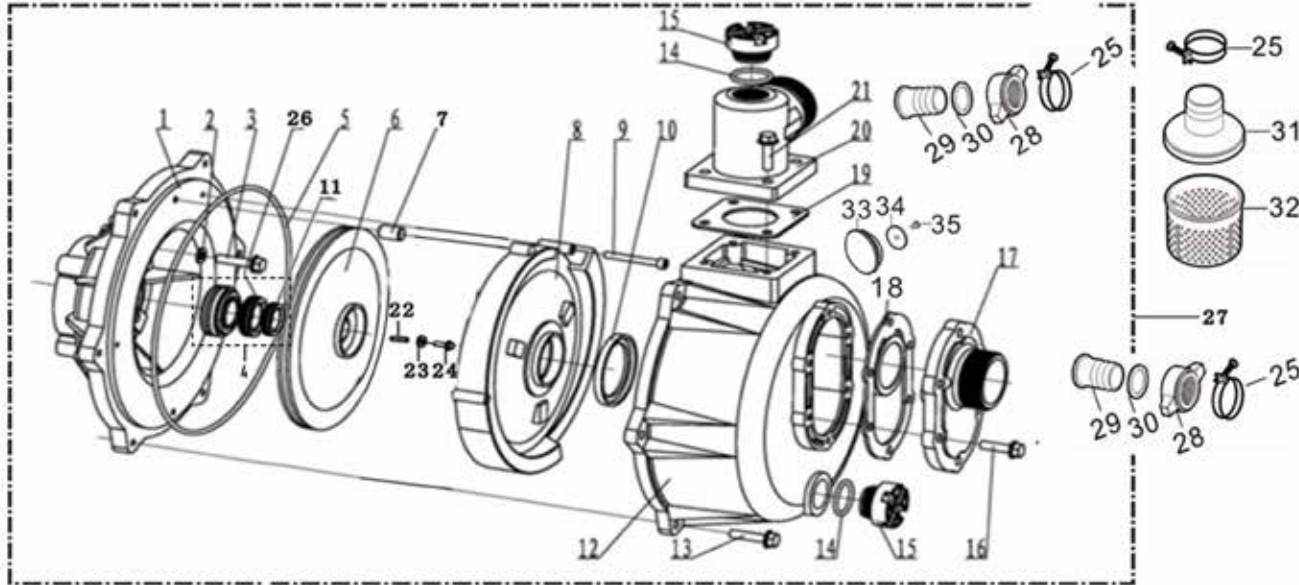

F61

POS.	CODE	DESCRIPTION	QTY
F61-30	A11130	HOSE JOINT SEAL RING	2
F61-31	A10793	COVER, FILTER	1
F61-32	A10838	FILTER	1
F61-33	A11322	FLYWEIGHT	1
F61-34	A11323	FILM CLAMP	1
F61-35	A10720	BOLT	1