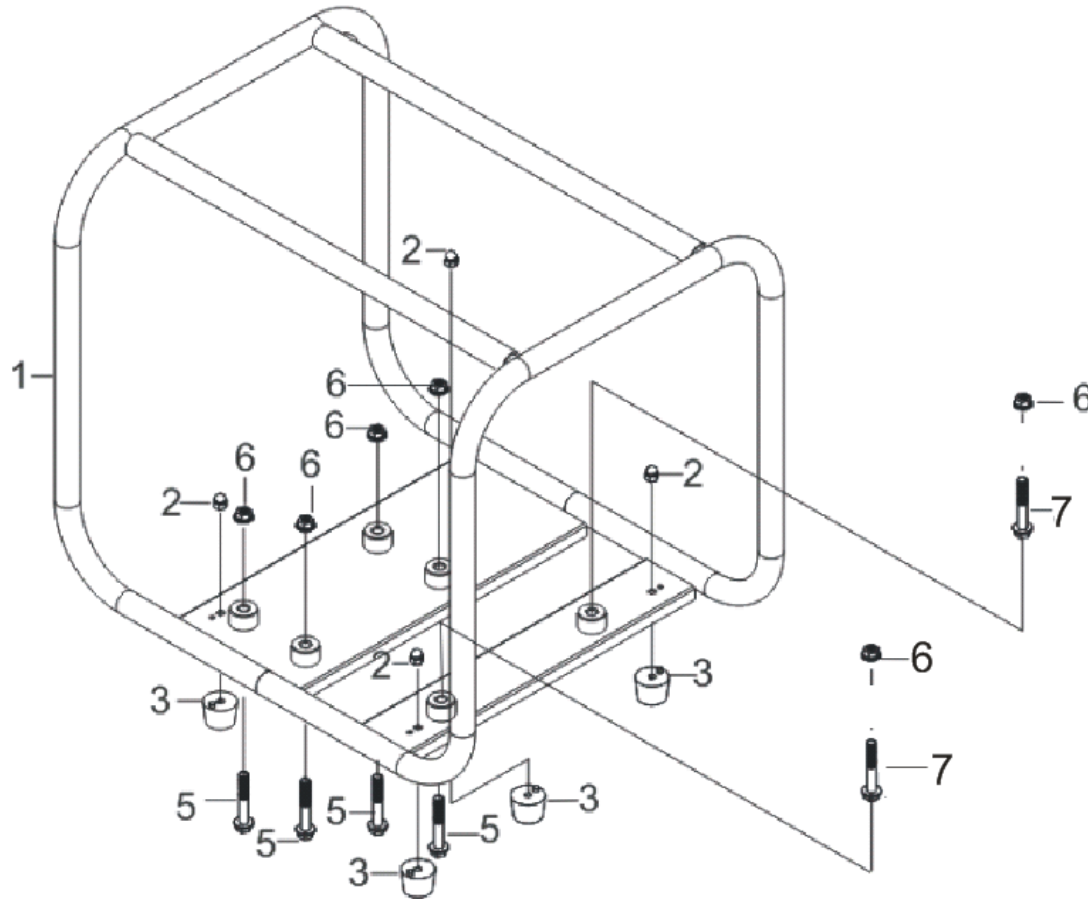

F04

POS.	CODE	DESCRIPTION	QTY
F04-1	A10852	ENGINE FRAME ASSEMBLY	1
F04-2	A08494	BOLT	4
F04-3	A11185	ENGINE FRAME SHOCK ABSORPTION SEAT	4
F04-5	A10717	BOLT	4
F04-6	A08485	NUT	6
F04-7	A10716	BOLT	2