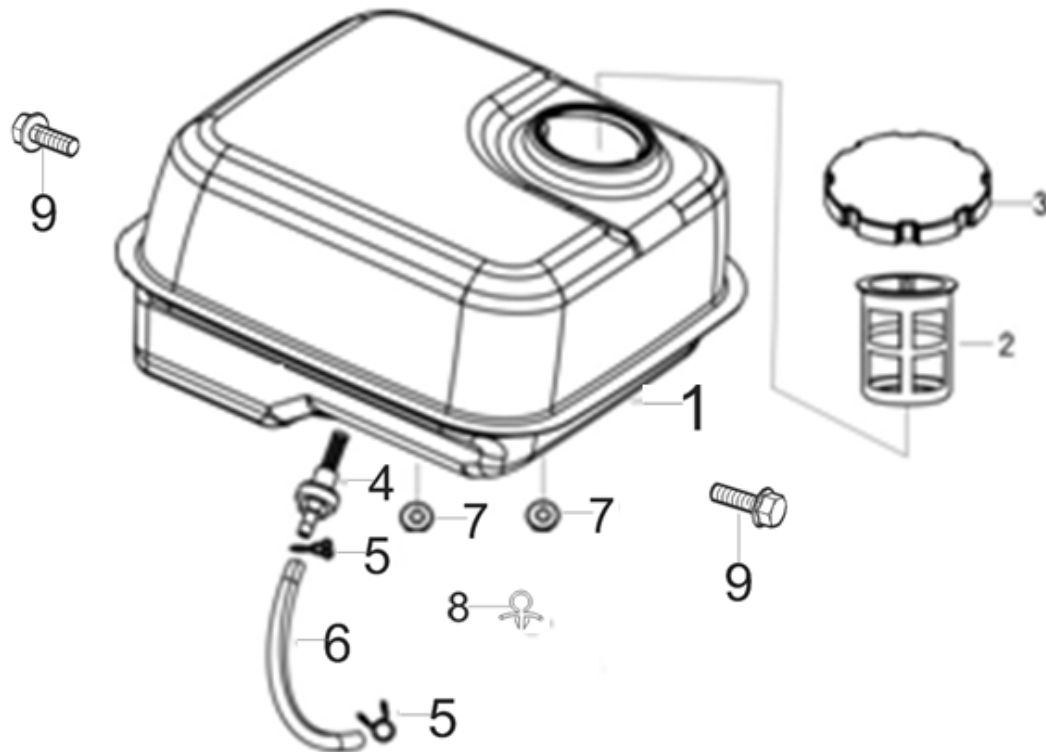

F03

POS.	CODE	DESCRIPTION	QTY
F03-1	A12653	FUEL TANK	1
F03-2	A09932	FUEL STRAINER	1
F03-3	A11333	FUEL TANK COVER	1
F03-4	A09934	FUEL TANK OIL OUTLET	1
F03-5	A10752	COLLAR	2
F03-6	A12704	FUEL TUBE	1
F03-7	A08520	NUT	2
F03-8	A10535	WIRE CLIP	1
F03-9	A10693	BOLT	2