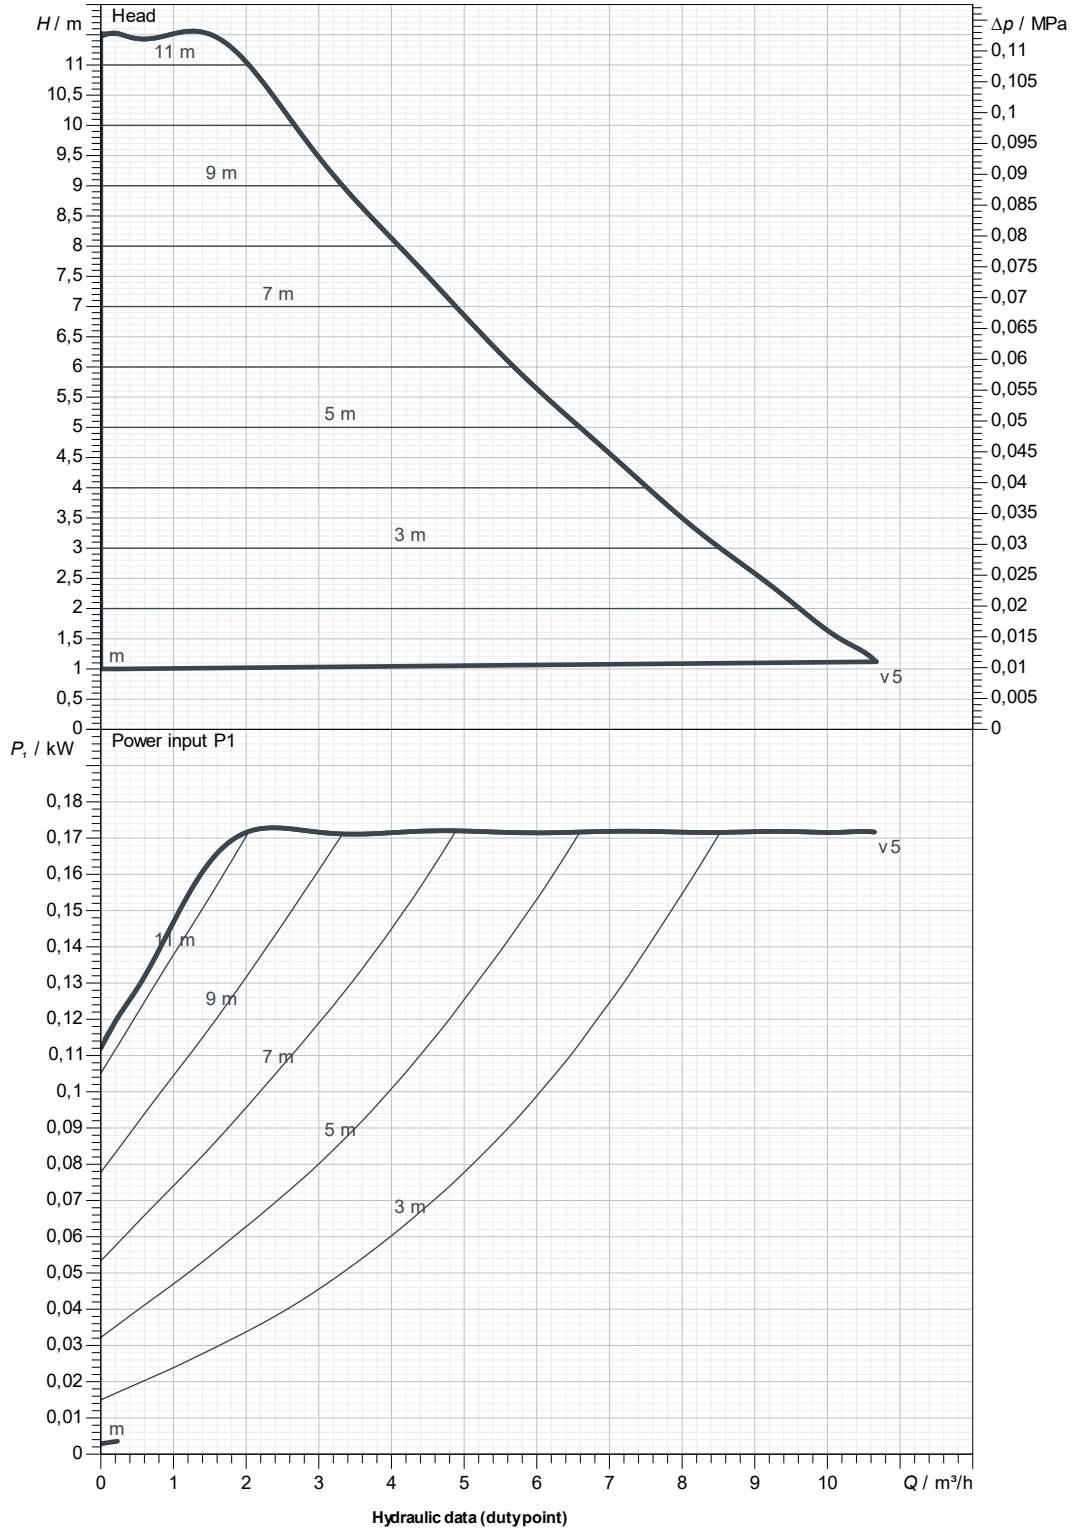

WATER • TECHNOLOGY

PERFORMANCE CURVES

2025-10-13

Page 2 / 3

DAB PUMPS S.p.A.
Via Marco Polo, 14 - 35035 Mestrino (PD), Italy
Tel. +39 049 5125000 - Fax +39 049 5125950
www.dabpumps.com

Receiver

From

Company
Reference
Address
Phone
Fax
E-mail

EVOPLUS 110/180 XM

Curve tolerance according to ISO 9906

Suction side :
2" G
1,6 MPa

Discharge side :
2" G
1,6 MPa

Flow :

Head :

Rated speed :
2.900 1/min

Project