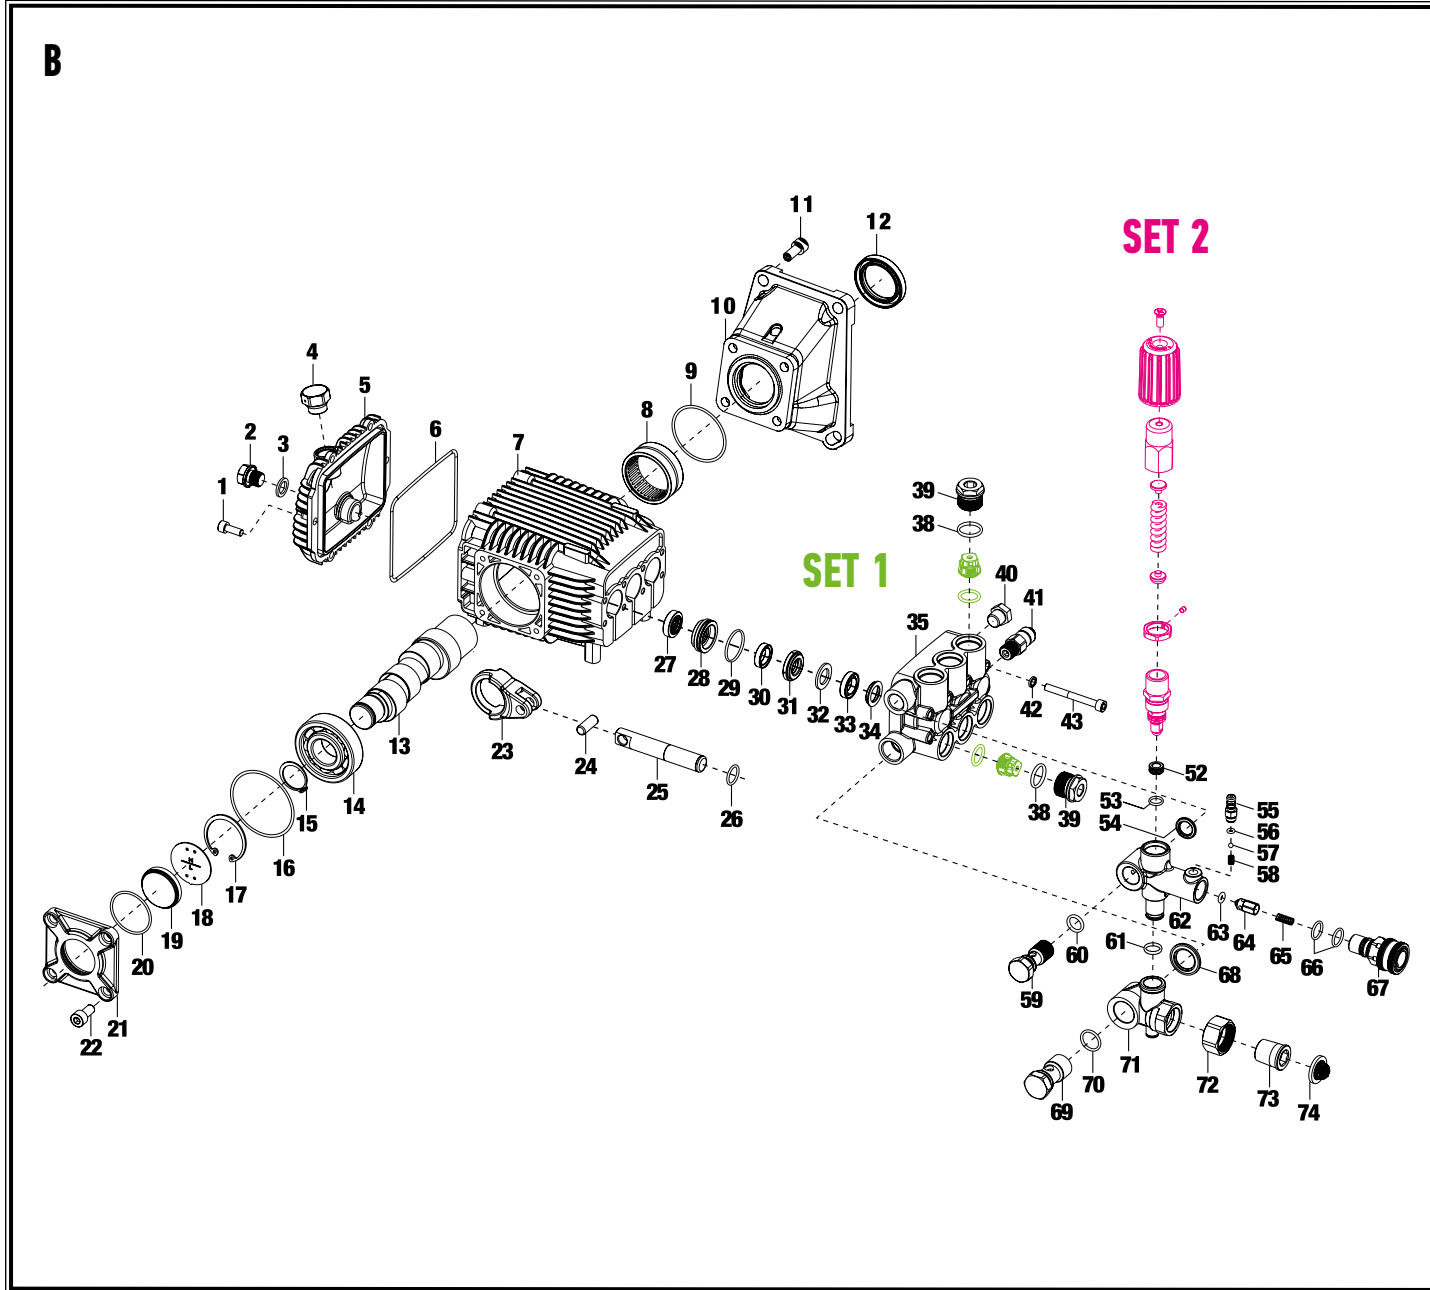

POS.	CODE	DESCRIPTION	QTY
1	A12496	PRESSURE WASHER PUMP 270bar, 1020L/h	1
2	A12497	KEY	1
3	A12498	BOLT	4
4	A12499	SPRING WASHER	4
5	A12500	WASHER	4
6*	47233	PETROL ENGINE HORIZONTAL GHE-420-Q-PRO, KEYWAY 1/2", FFG	1
7	A12501	NUT	8
8	A12502	SPRING WASHER	8
9	A12503	WASHER	8
13	A12424	RUBBER RING	5
14	48528	PRESSURE WASHER NOZZLES 3/8" QD, SET 5 PCS, FF GROUP	1
15	A12506	LABEL	1
16.1	A12507	FRAME	1
16.2	A13227	HANDLE	1
20	A12509	BOLT	4
21	A12510	SPRING WASHER	4
22	A12511	WASHER	4
28	A12513	TRANSPORT WHEEL	2
31	47504	METAL LANCE , M22 - 1/4"QD, FF GROUP	1
32	47501	METAL GUN 3/8" QC - 1/4" QD, FF GROUP	1
33	47508	HIGH PRESSURE HOSE REINFORCED 3/8" QD, 300bar, 8mm, 15m, FF GROUP	1
SET1	A12504	BRACKET WITH PARTS	1
SET2	A12508	ANTI VIBRATION WITH PARTS	2
SET3	A12512	SHAFT WITH PARTS	2

*ENGINE'S SPARE PARTS IN DETAILED DRAWING (47233)

POS.	CODE	DESCRIPTION	QTY
1	A12514	BOLT	6
2	A12453	OIL DRAIN PLUG	1
3	A12482	O-RING 14,2x1,9mm	1
4	A12443	OIL CAP	1
5	A12447	COVER	1
6	A12454	FLANGE	1
7	A12446	CRANKCASE	1
8	A12492	NEEDLE BEARING	1
9	A12485	O-RING 51,8x2,2mm	1
10	A12515	BRACKET	1
11	A12516	BOLT	4
12	A12517	SEAL 40x52x7mm	1
13	A12518	CRANKSHAFT	1
14	A12478	BALL BEARING 6305	1
15	A12480	SNAP RING Ø25	1
16	A12486	O-RING 55,25x2,62mm	1
17	A12479	SNAP RING Ø42	1
18	A12452	OIL LEVEL GAUGE	1
19	A12451	GLASS	1
20	A12483	O-RING 38x1,8mm	1
21	A12450	COVER	1
22	A12475	BOLT M8x16mm	4
23	A12449	ROD	3
24	A12448	PIN	3
25	A12519	PISTON WITH CERAMIC	3
26	A12520	O-RING	3
27	A12521	SEAL	3
28	A12522	SPACER	3
29	A12489	O-RING 26,7x1,78mm	3