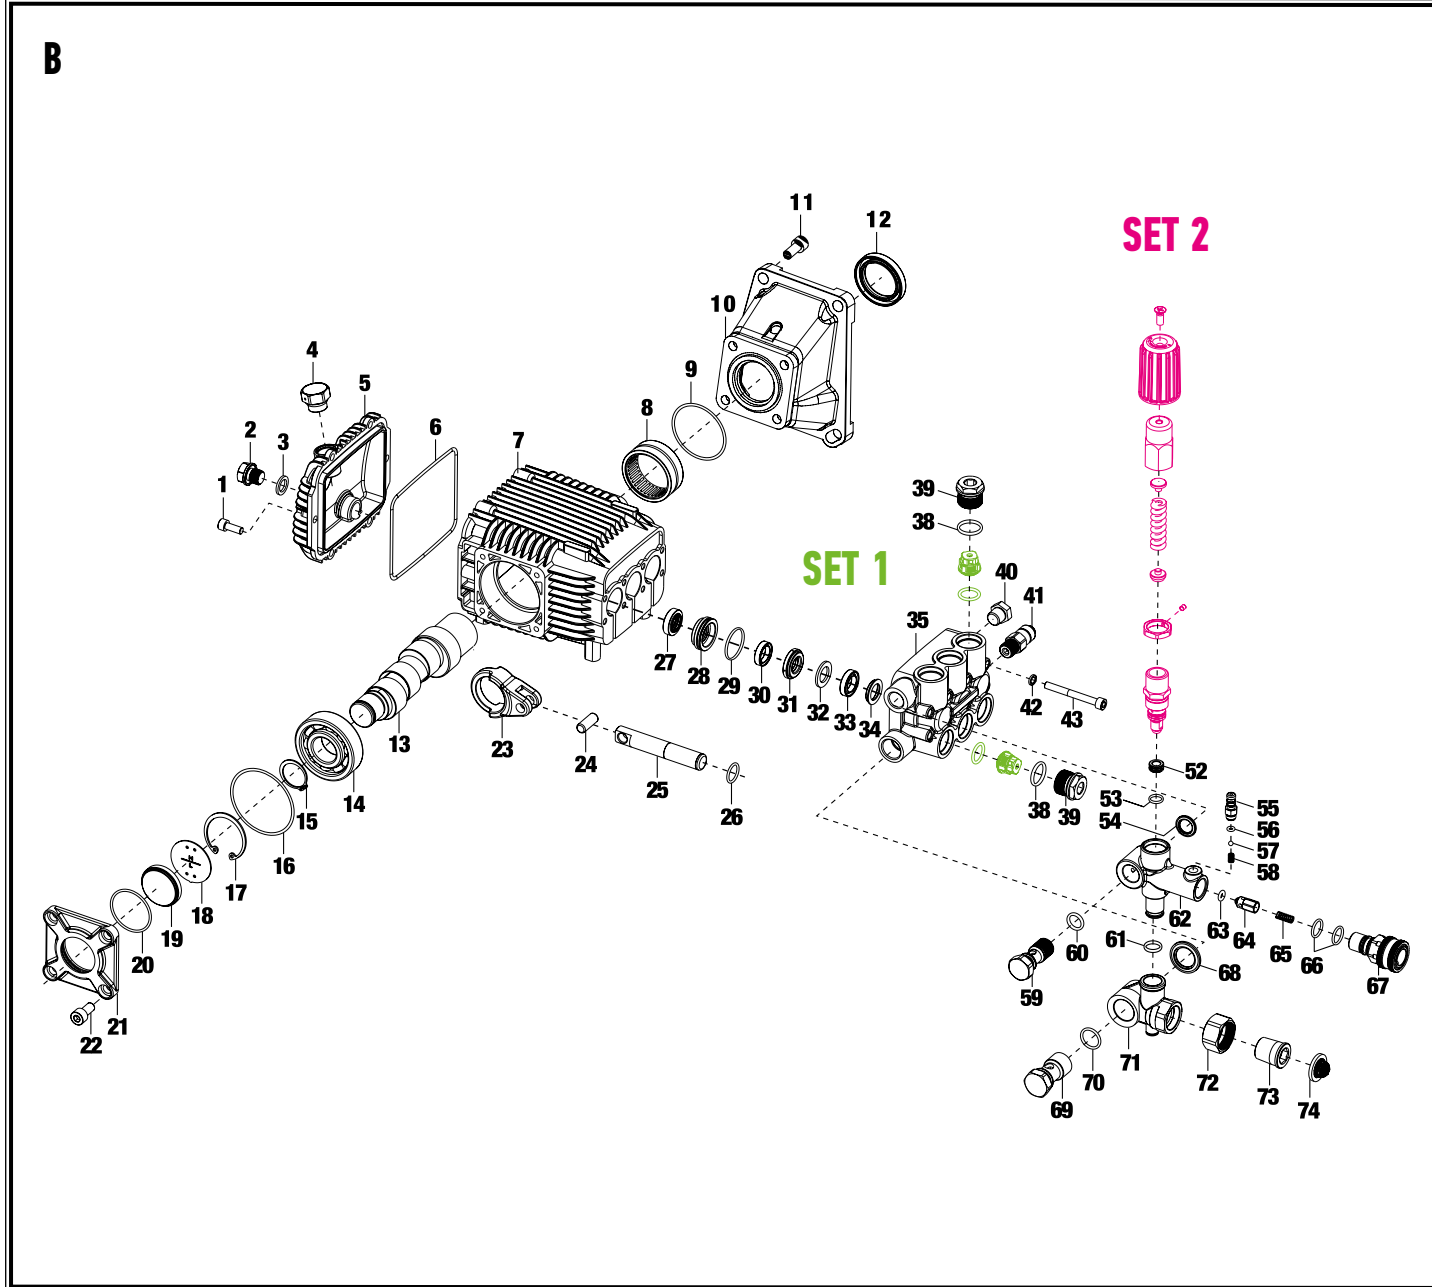

POS.	CODE	DESCRIPTION	QTY
69	A12550	INLET HOUSING STUD	1
70	A12551	O-RING	1
71	A12552	INLET HOUSING	1
72	A12553	INLET NUT	1
73	A12554	INLET STUD	1
74	A12462	FILTER	1
SET1	A12529	VALVES WITH O-RINGS, SET 6 PCS	1
SET2	A12444	PRESSURE REGULATOR	1