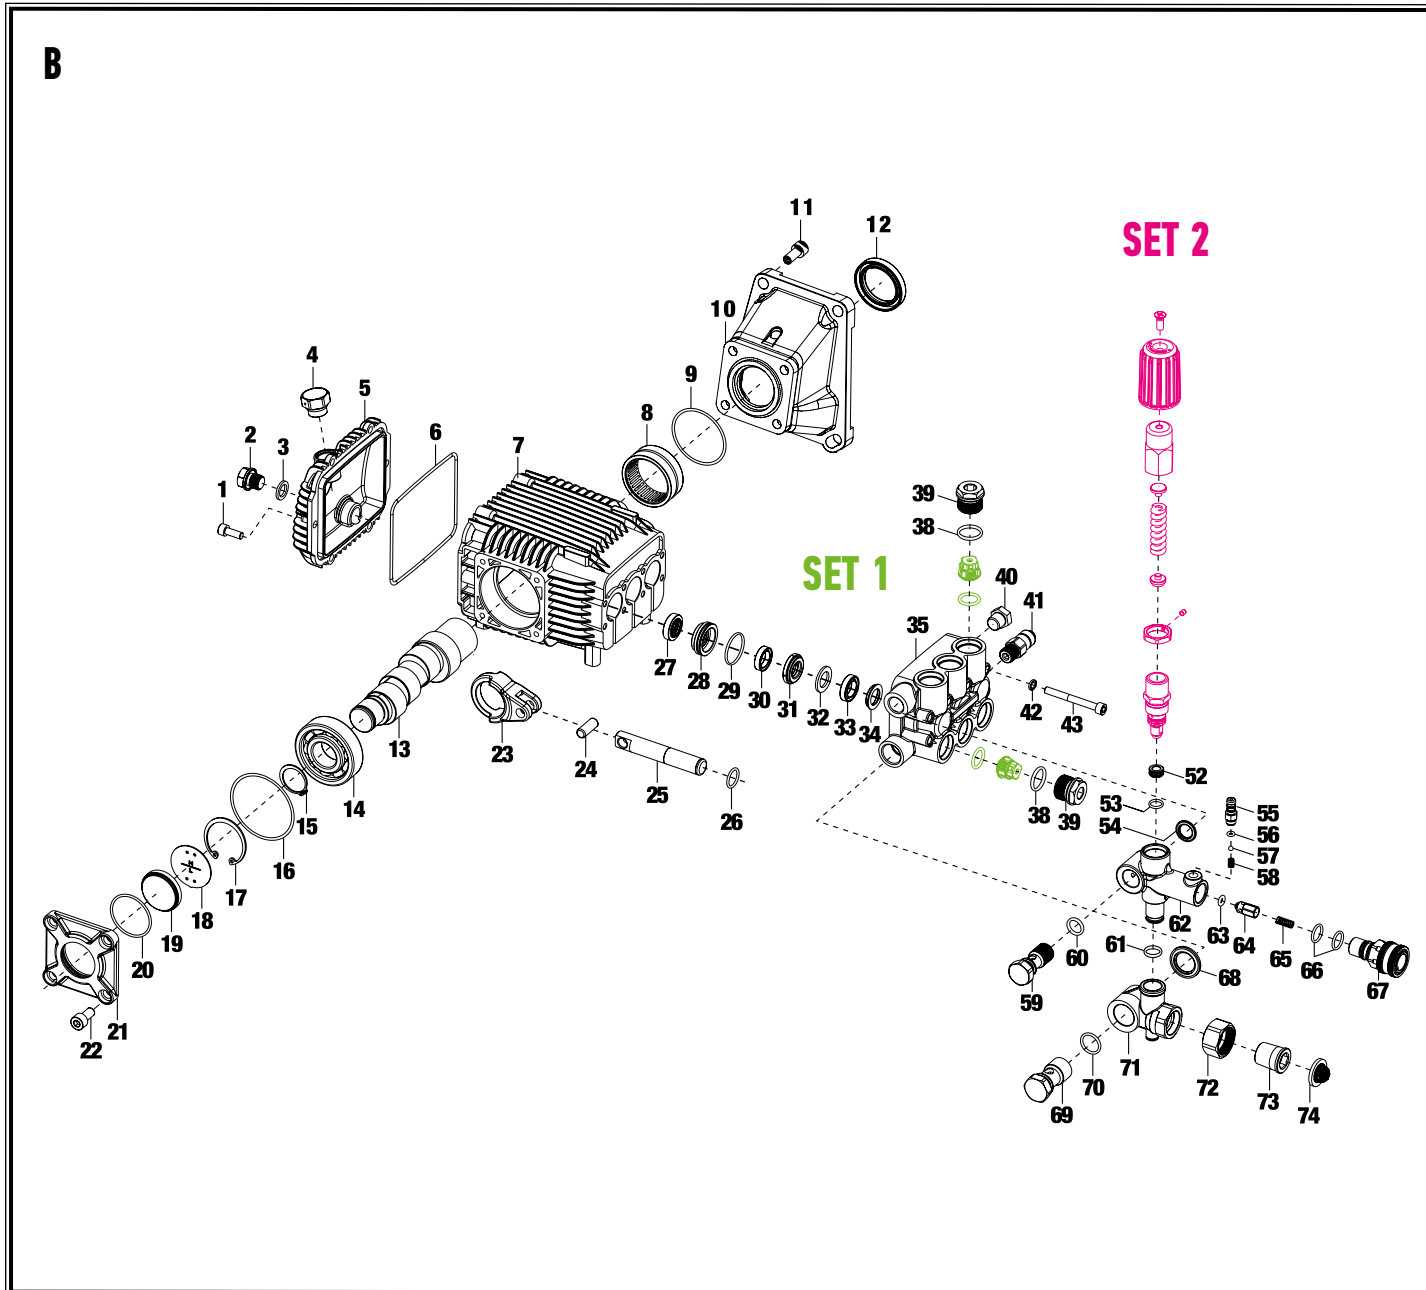

POS.	CODE	DESCRIPTION	QTY
1	A12496	PRESSURE WASHER PUMP 270bar, 1020L/h	1
2	A12497	KEY	1
3	A12498	BOLT	4
4	A12499	SPRING WASHER	4
5	A12500	WASHER	4
6*	47233	PETROL ENGINE HORIZONTAL GHE-420-Q-PRO, KEYWAY 1/2", FFG	1
7	A12501	NUT	8
8	A12502	SPRING WASHER	8
9	A12503	WASHER	8
13	A12424	RUBBER RING	5
14	48528	PRESSURE WASHER NOZZLES 3/8" QD, SET 5 PCS, FF GROUP	1
15	A12506	LABEL	1
16.1	A12507	FRAME	1
16.2	A13227	HANDLE	1
20	A12509	BOLT	4
21	A12510	SPRING WASHER	4
22	A12511	WASHER	4
28	A12513	TRANSPORT WHEEL	2
31	47504	METAL LANCE , M22 - 1/4"QD, FF GROUP	1
32	47501	METAL GUN 3/8" QC - 1/4" QD, FF GROUP	1
33	47508	HIGH PRESSURE HOSE REINFORCED 3/8" QD, 300bar, 8mm, 15m, FF GROUP	1
SET1	A12504	BRACKET WITH PARTS	1
SET2	A12508	ANTI VIBRATION WITH PARTS	2
SET3	A12512	SHAFT WITH PARTS	2

*ENGINE'S SPARE PARTS IN DETAILED DRAWING (47233)

POS.	CODE	DESCRIPTION	QTY
1	A12514	BOLT	6
2	A12453	OIL DRAIN PLUG	1
3	A12482	O-RING 14,2x1,9mm	1
4	A12443	OIL CAP	1
5	A12447	COVER	1
6	A12454	FLANGE	1
7	A12446	CRANKCASE	1
8	A12492	NEEDLE BEARING	1
9	A12485	O-RING 51,8x2,2mm	1
10	A12515	BRACKET	1
11	A12516	BOLT	4
12	A12517	SEAL 40x52x7mm	1
13	A12518	CRANKSHAFT	1
14	A12478	BALL BEARING 6305	1
15	A12480	SNAP RING Ø25	1
16	A12486	O-RING 55,25x2,62mm	1
17	A12479	SNAP RING Ø42	1
18	A12452	OIL LEVEL GAUGE	1
19	A12451	GLASS	1
20	A12483	O-RING 38x1,8mm	1
21	A12450	COVER	1
22	A12475	BOLT M8x16mm	4
23	A12449	ROD	3
24	A12448	PIN	3
25	A12519	PISTON WITH CERAMIC	3
26	A12520	O-RING	3
27	A12521	SEAL	3
28	A12522	SPACER	3
29	A12489	O-RING 26,7x1,78mm	3